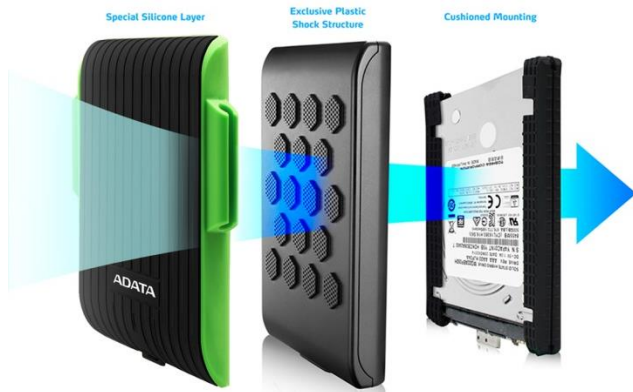

WHEN THE GOING GETS TOUGH

HD725 External Hard Drive

HD725 External Hard Drive

The HD725 takes external hard drive durability further than any other drive. We test it to beyond IP68 dust and waterproof standards, it exceeds military-grade shock proofing with a triple-layered protective construction. With capacities up to 2TB.

Beyond IP68 to Withstand the Unexpected

ADATA's external storage expertise results in a drive that is dustproof and waterproof. The HD725 has been tested for 120 minutes under 2 meters of water - that is longer and deeper than IEC IPX8 requirements!

Military-Grade Protection

The HD725 holds up a total of 26 points over its surface, including the faces, edges, and corners. ADATA has tested it to US Army MIL-STD-810G 516.6 standards, meaning it can easily withstand falls from up to 1.8 meters.

Robust Triple-Layer Construction

The HD725 has three primary layers: a tough silicone casing, shock-absorbing buffer, and cushioned mounting that holds the drive firmly in place.

Features

- Military-grade protection – Drop-tested from 1.8m
- Beyond IPX8 (Tested to survive 2m of water for 120 minutes)
- IP6X dustproof
- Robust triple-layer construction
- Shock sensor technology